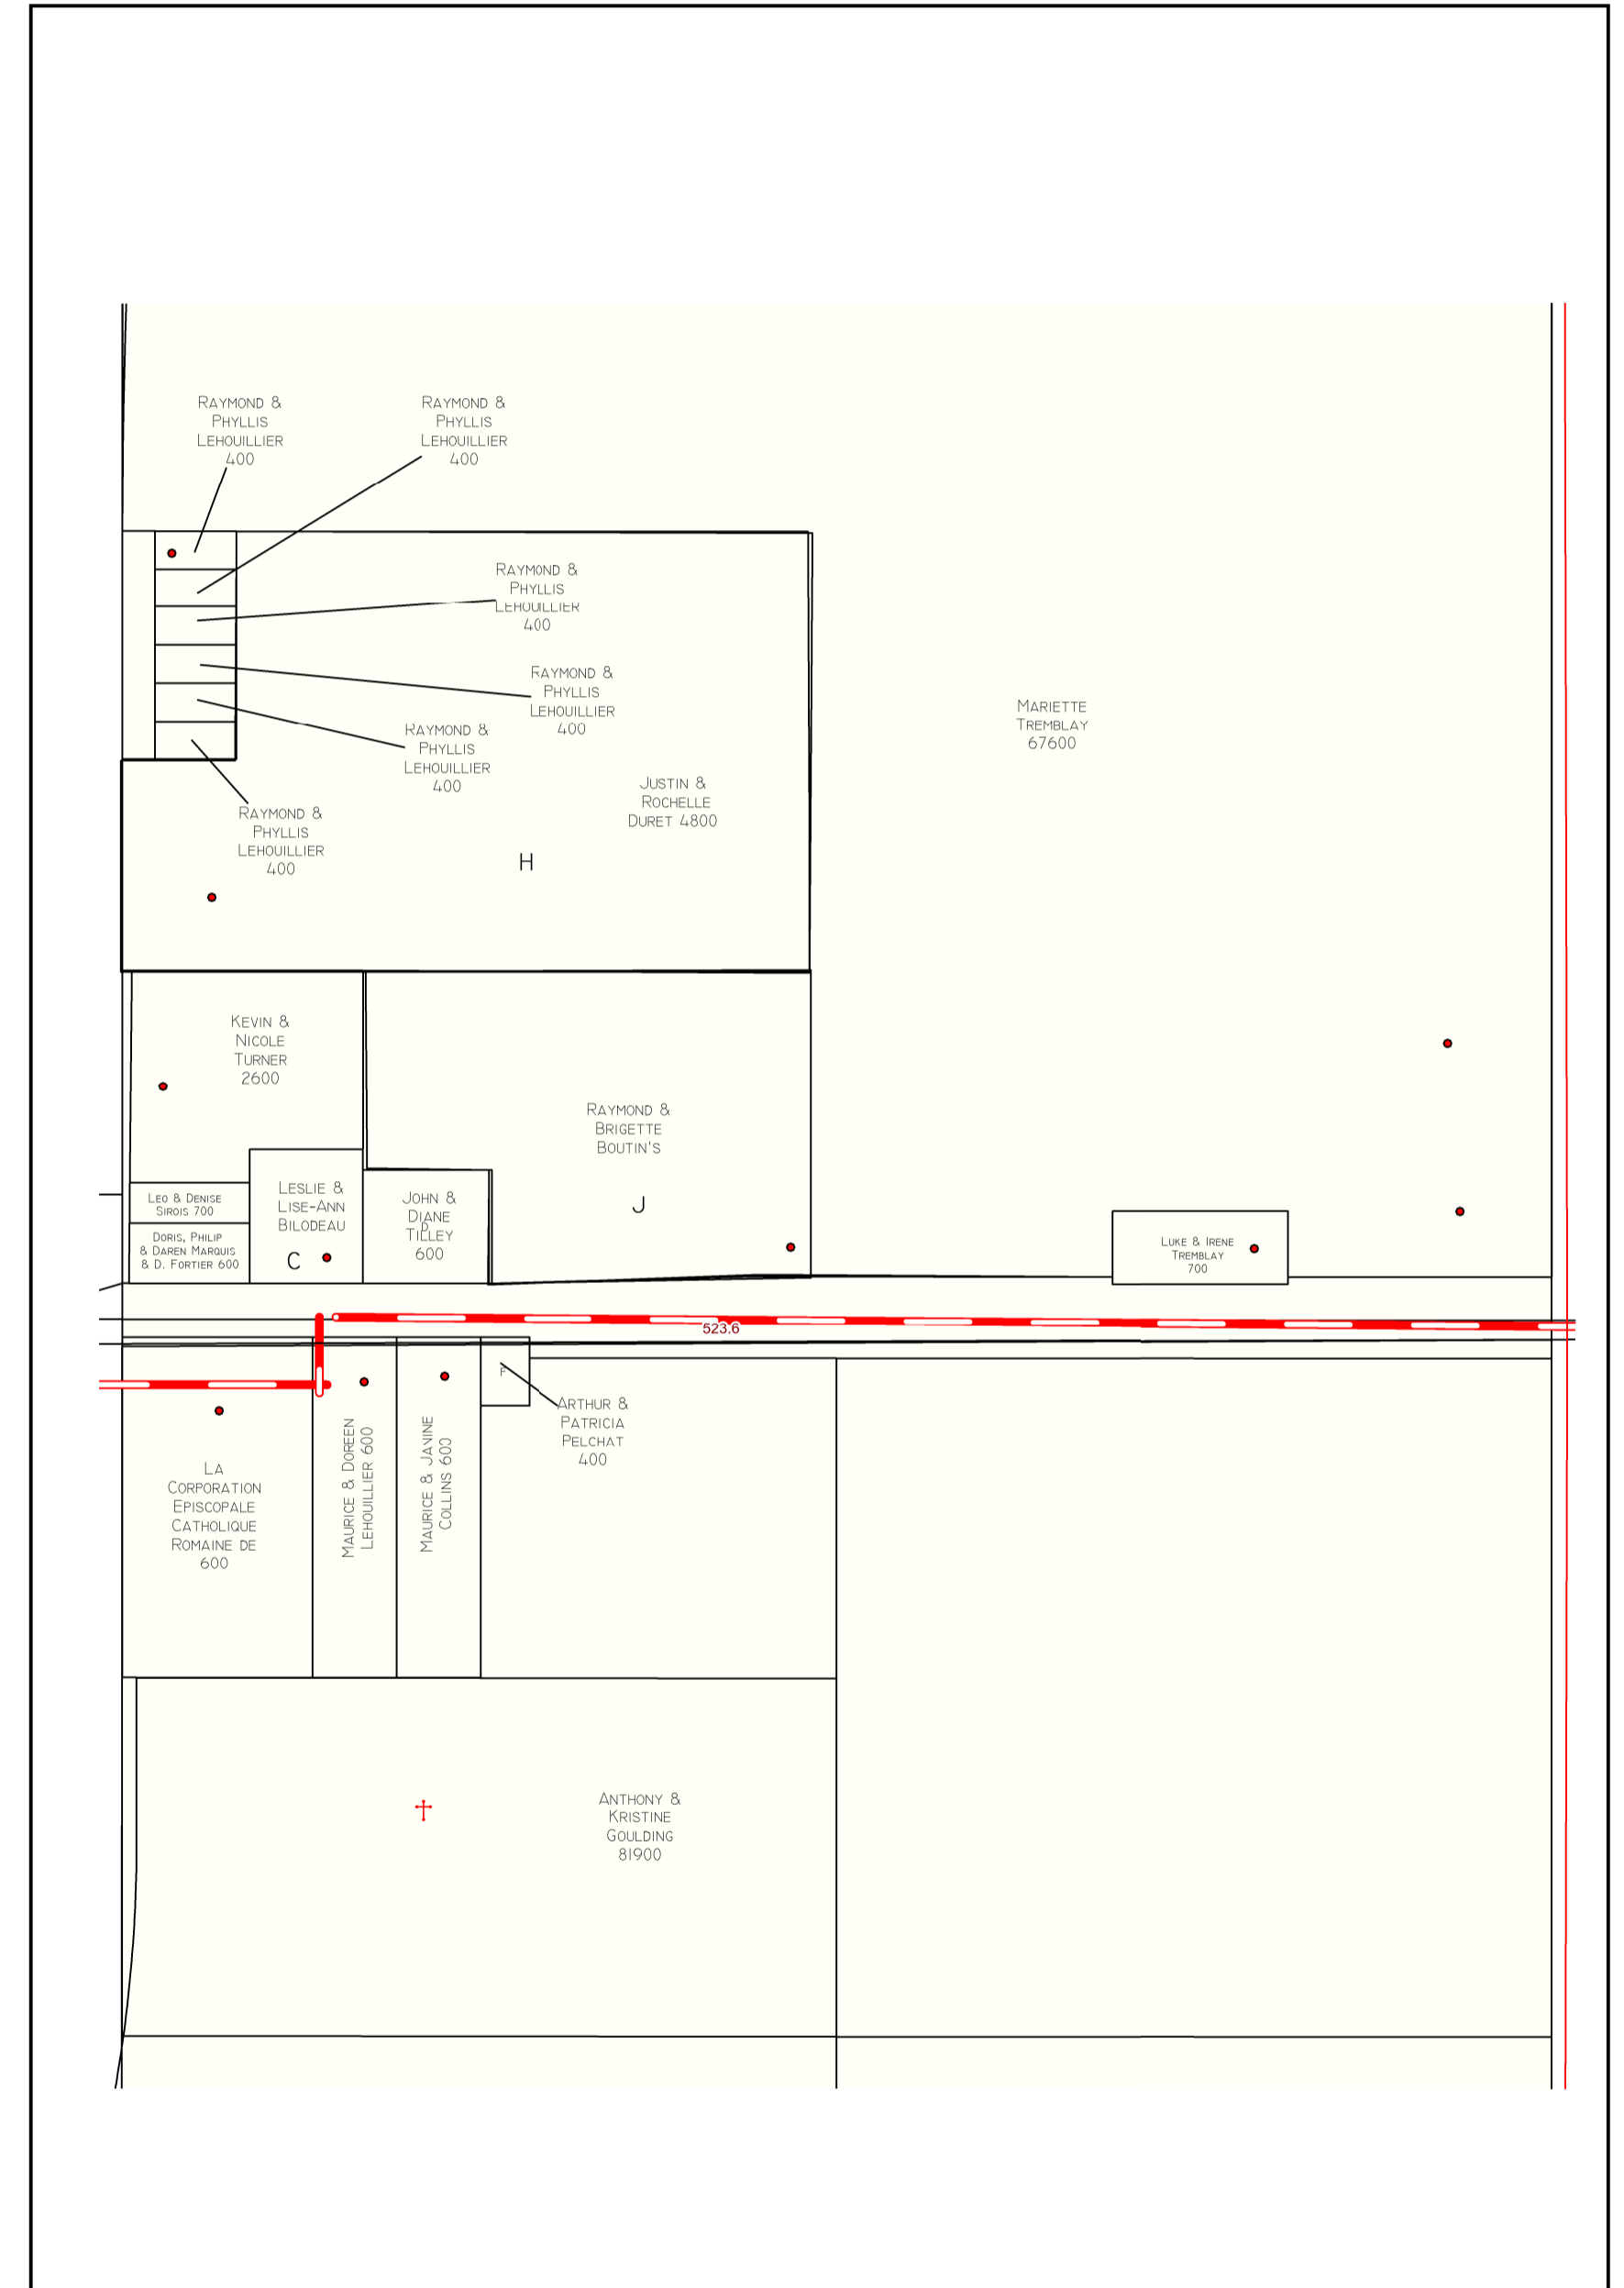

6D

VICTOIRE
LOCATION SW 05 - 50 - 06 W3